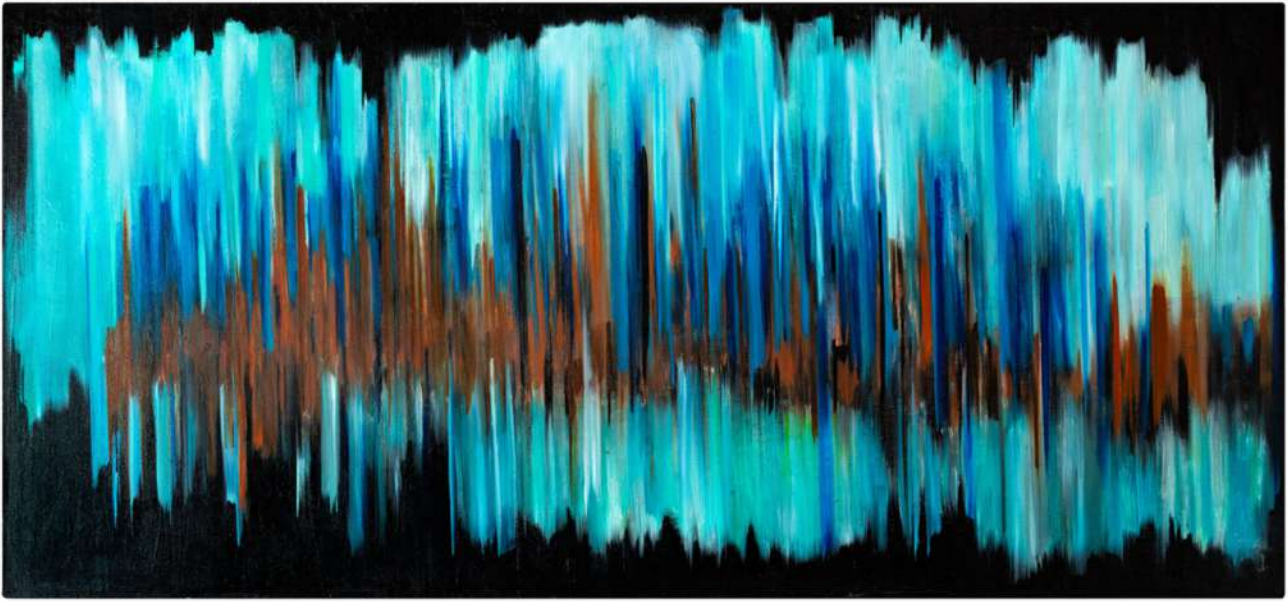

'What happens to me happens to you'

Oil on canvas
150 x 70 cm (unframed)
Price: R9000

"What happens to me happens to you" is a deeply introspective work that explores the interconnectedness of emotional experiences through a turbulent period of personal upheaval. Heather uses the concept of reflection to depict the mirrored, yet asymmetrical nature of shared pain, particularly in the wake of divorce. The artwork is deliberately uncomfortable, with heavy oils and textures symbolising disruption and the slow, chaotic process of healing. The imagery evokes a city dismantling and rebuilding itself, underscored by the faint, pulsing rhythm of a heartbeat monitor—searching for signs of life yet yearning for the stillness that grief sometimes demands.